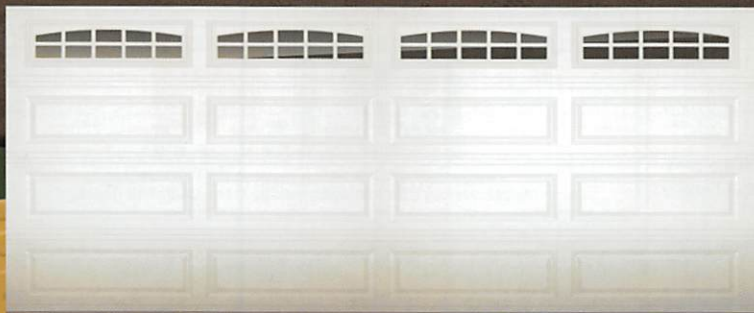

# *models* **2250-51-55/4250-51-55** **RAISED PANEL PAN DOOR**

Built for both longevity and value, this door recreates the elegant look of wood with a deeply-embossed, distinctive panel design. It has the appearance of our top-of-the-line models, yet remains economical and efficient, making it one of our most popular models. Available in five designer colors, these durable steel doors complement the look of almost any home.